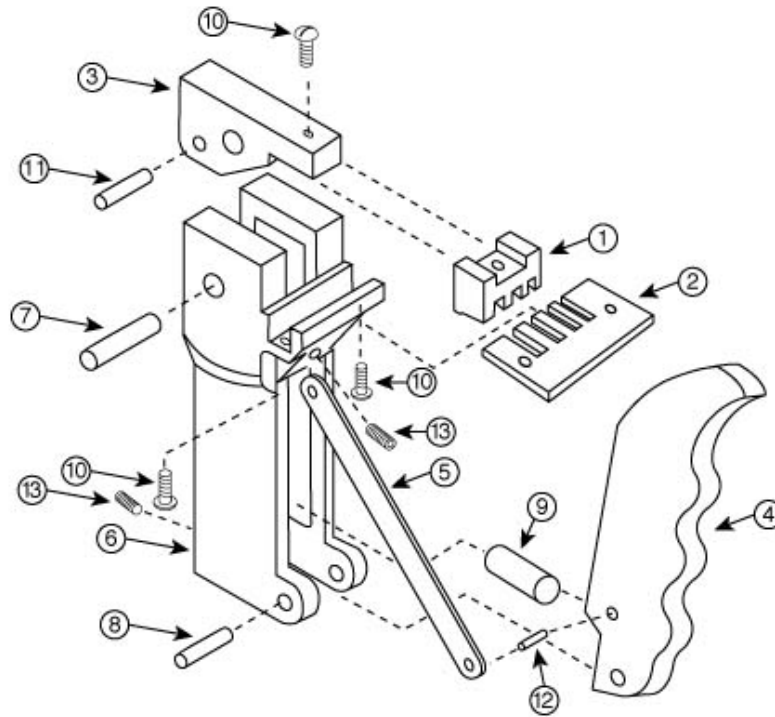

# Model 8200 Hand Notcher

## Exploded View & Parts List

No.	Qty	Description
1	1	Punch
2	1	Die
3	1	Arm
4	1	Lever
5	1	Link
6	1	Frame
7	1	Pivot arm (1/4 x 1 1/4)
8	1	Pivot lever (1/4 x 1)
9	1	Spring
10	3	Clamp screw
11	1	Pivot (3/16 x 1)
12	1	Pivot (3/16 x 1/2)
13	2	Set Screw